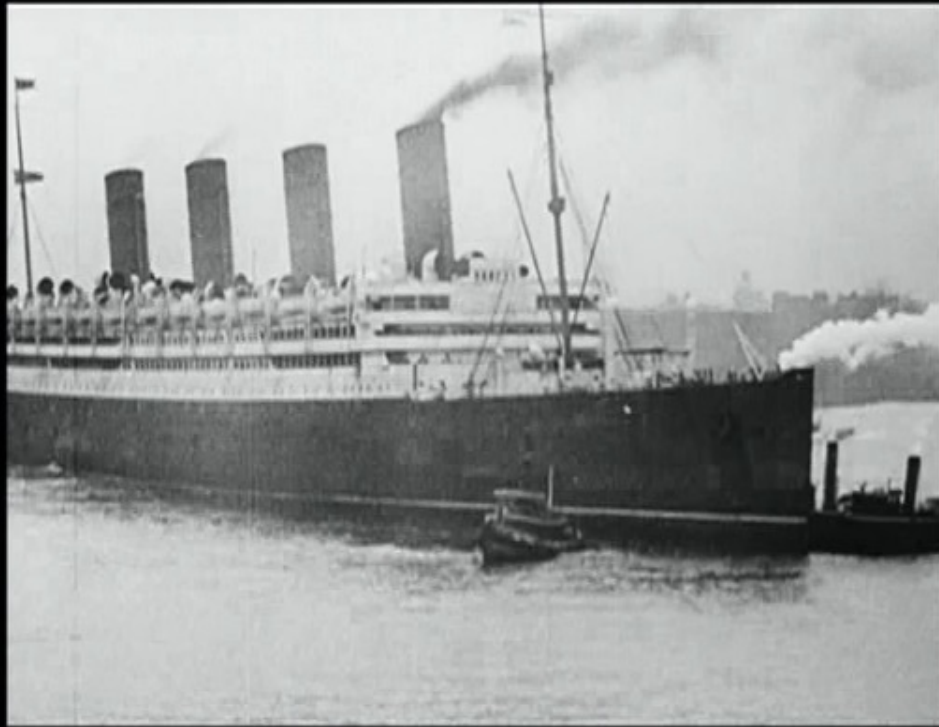

Paul Strand
(1890-1976)

MANHATTA

**A Film by Paul Strand
and Charles Sheeler
US 1921
B&W 10 Min.**

https://www.youtube.com/watch?v=qduvk4zu_hs

PHOTOGRAPHED
BY
PAUL STRAND
AND
CHARLES SHEELER

*"City of the world
(for all races are here)*

*City of tall facades
of marble and iron,*

"Proud and passionate city."

Wall Street, 1915

White Fence, 1916

Blind, 1916

Famiglia Lusetti, 1955